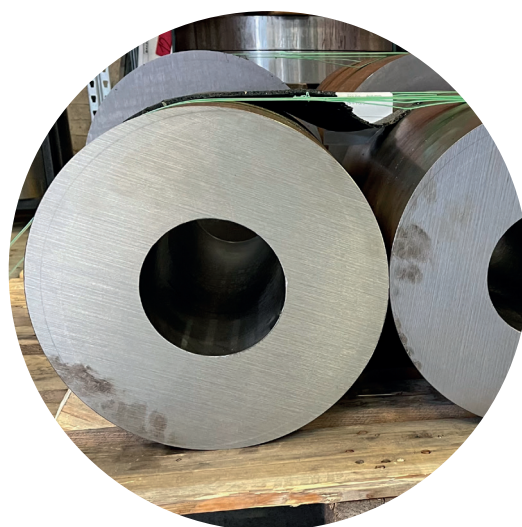

Dimension	34CrNiMo6 QT	S355JG3+N	C45+N
Ø 250 mm	✓		
Ø 260 mm	✓		
Ø 270 mm	✓		
Ø 280 mm	✓		
Ø 290 mm	✓		
Ø 300 mm	✓	✓	✓
Ø 305 mm	✓		
Ø 310 mm	✓	✓	✓
Ø 320 mm	✓	✓	✓
Ø 330 mm	✓	✓	✓
Ø 340 mm	✓	✓	✓
Ø 350 mm	✓	✓	✓
Ø 360 mm	✓	✓	✓
Ø 370 mm	✓		✓
Ø 380 mm	✓	✓	✓
Ø 390 mm	✓	✓	✓
Ø 400 mm	✓	✓	✓
Ø 405 mm	✓		✓
Ø 410 mm	✓	✓	✓
Ø 420 mm	✓	✓	
Ø 430 mm	✓	✓	✓
Ø 440 mm	✓		✓
Ø 450 mm	✓	✓	✓
Ø 460 mm	✓	✓	✓
Ø 480 mm	✓	✓	✓
Ø 490 mm	✓	✓	
Ø 500 mm	✓	✓	✓
Ø 505 mm	✓		
Ø 510 mm			✓
Ø 530 mm	✓	✓	✓
Ø 540 mm	✓	✓	✓
Ø 550 mm	✓	✓	✓
Ø 560 mm			✓
Ø 570 mm			✓
Ø 580 mm		✓	✓
Ø 590 mm			✓
Ø 600 mm		✓	✓
Ø 605 mm	✓		
Ø 610 mm			
Ø 620 mm		✓	
Ø 650 mm			✓